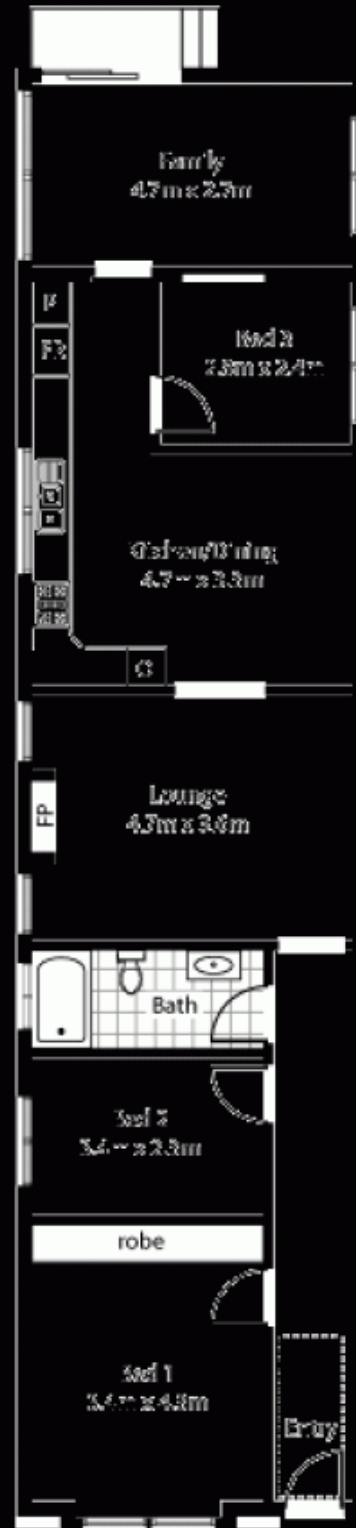

2 Beach Road DULWICH HILL NSW

3  1  1 

View : <https://www.crystalrealty.com.au/sale/nsw/inner-west/dulwich-hill/residential/house/5771766>

Site Plan

2 Beach Road, Dulwich Hill

Photograph by Only Real Estate Ph: 1300 760 266

DISCLAIMER: THIS FLOOR PLAN AND PHOTOGRAPHS ARE FOR INFORMATION PURPOSES ONLY AND ARE NOT TO BE USED AS A CONTRACT. ALL DIMENSIONS ARE APPROXIMATE.