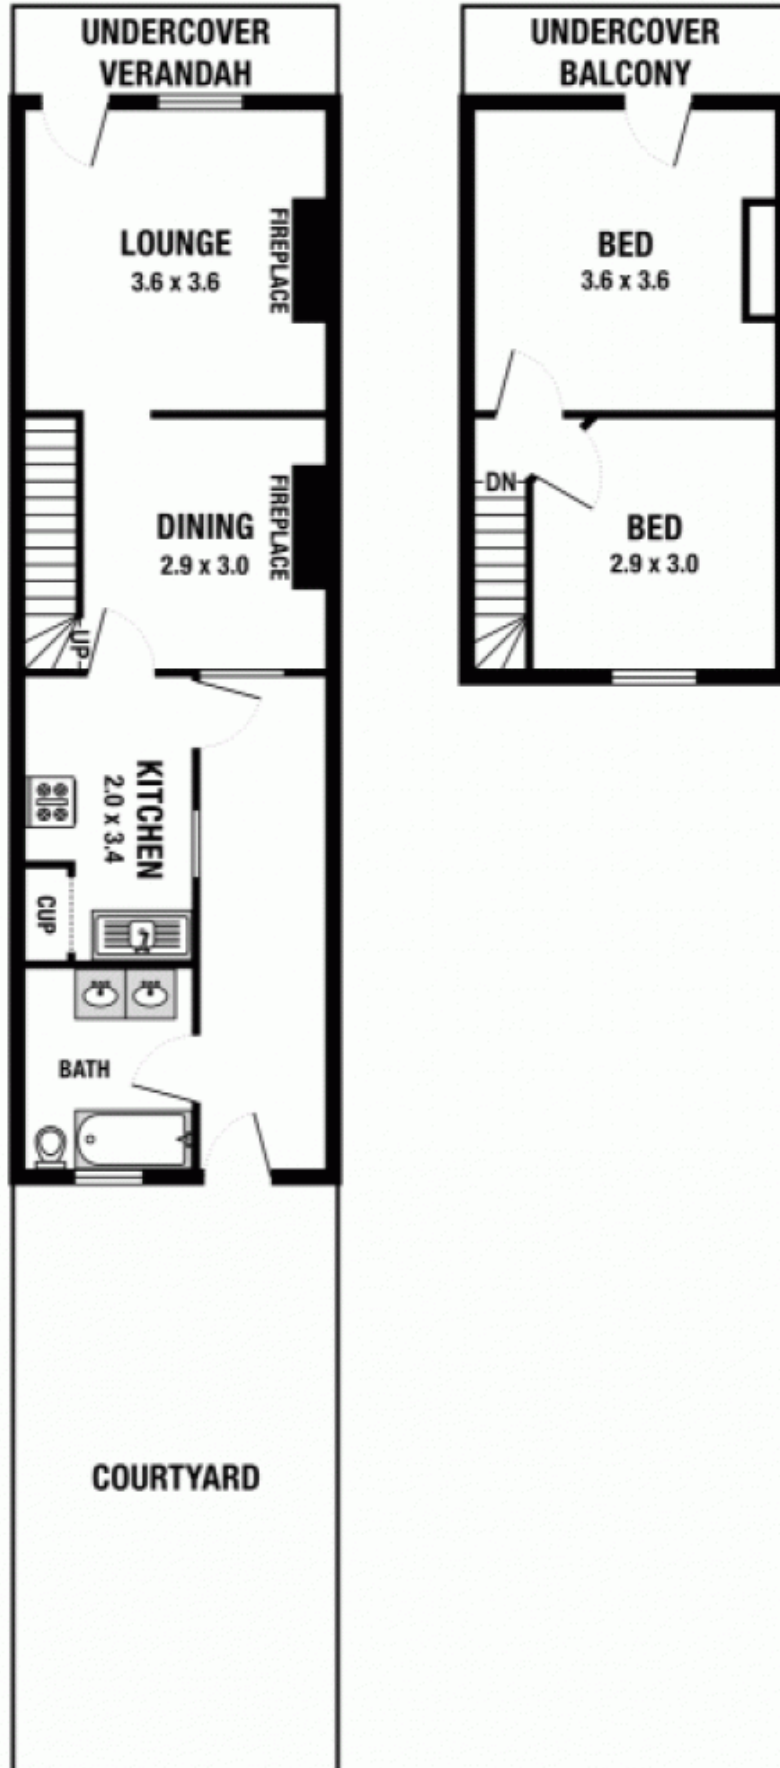

10 Susan Street NEWTOWN NSW

2  1 

Perfectly positioned for enjoying the Newtown Village lifestyle and within easy reach of the CBD.

View : <https://www.crystalrealty.com.au/sale/nsw/inner-west/newtown/residential/terrace/5771782>

Ideal first home for the busy professionals, young family or the astute investor.

Features separate living and dining rooms with polished floor boards, high ceilings, fire places, two bedrooms - main opening onto balcony, gas kitchen and good sized courtyard for outdoor entertaining.

This centrally located terrace is just a stroll to King Street cafes/eateries, RPA, Sydney Uni and public transport.

10 Susan Street, Newtown

Please note: All stated dimensions are approximate only. Particulars given are for general information only and do not constitute any representation on the part of the vendor or agent.