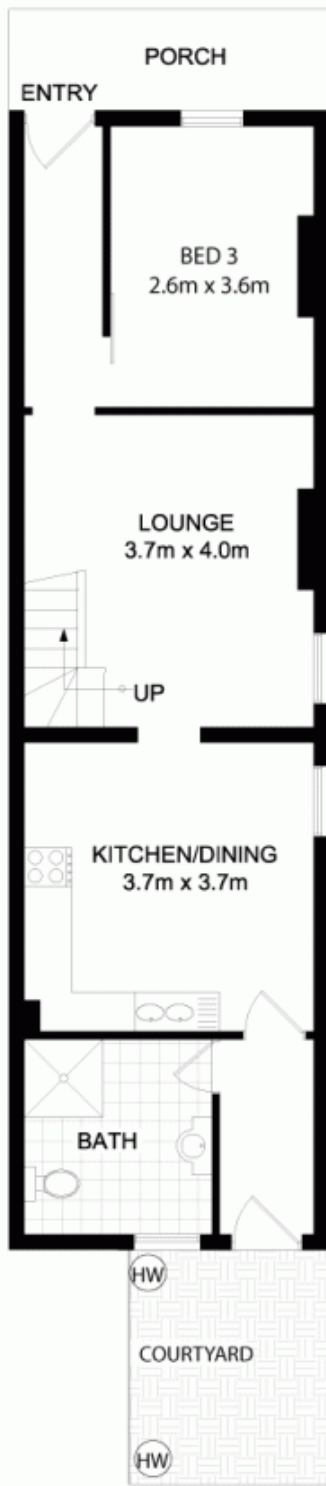

**25 Campbell Street ST PETERS NSW**

3  1 

Double storey, three bedroom, semi-detached terrace in need of some TLC.

**View :** <https://www.crystalrealty.com.au/sale/nsw/inner-west/st-peters/residential/terrace/5771788>

Main bedroom features a balcony, small courtyard and combined laundry/bathroom.

Also includes a granny flat out the back with an attic bedroom and lovely courtyard.

GROUND LEVEL

UPPER LEVEL

GROUND LEVEL

UPPER LEVEL