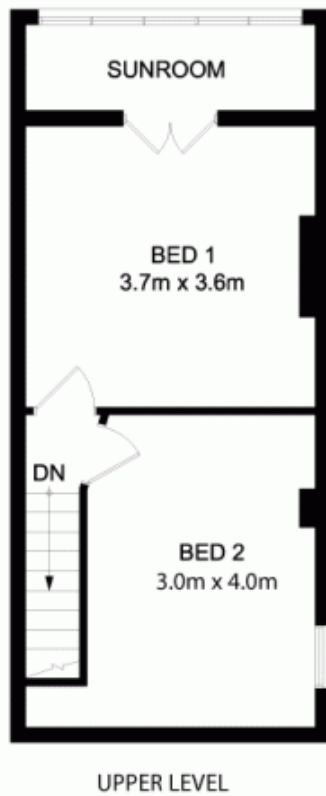

**25 Campbell Street ST PETERS NSW**

3  1 

Double storey, three bedroom, semi-detached terrace in need of some TLC.

**View :** <https://www.crystalrealty.com.au/sale/nsw/inner-west/st-peters/residential/terrace/5771788>

Main bedroom features a balcony, small courtyard and combined laundry/bathroom.

Also includes a granny flat out the back with an attic bedroom and lovely courtyard.

GROUND LEVEL

UPPER LEVEL

GROUND LEVEL

UPPER LEVEL