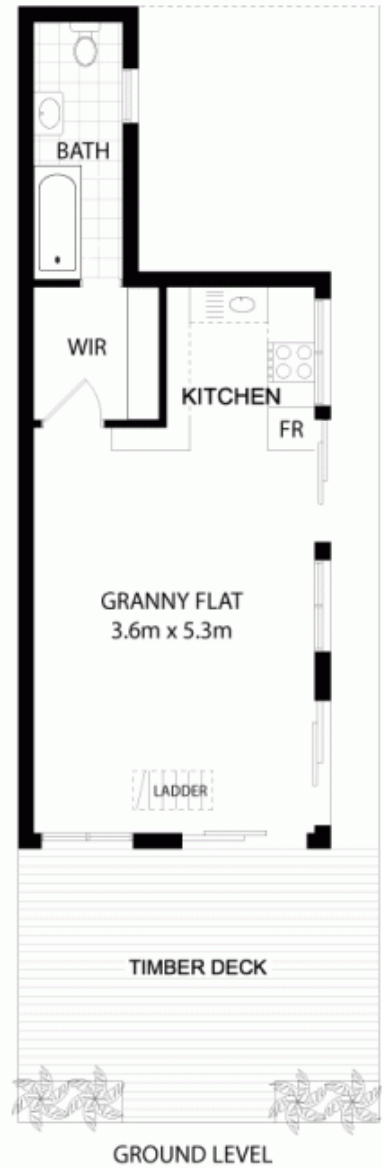

**25 Campbell Street ST PETERS NSW**

3  1 

Double storey, three bedroom, semi-detached terrace in need of some TLC.

**View :** <https://www.crystalrealty.com.au/sale/nsw/inner-west/st-peters/residential/terrace/5771788>

Main bedroom features a balcony, small courtyard and combined laundry/bathroom.

Also includes a granny flat out the back with an attic bedroom and lovely courtyard.

GROUND LEVEL

UPPER LEVEL

GROUND LEVEL

UPPER LEVEL