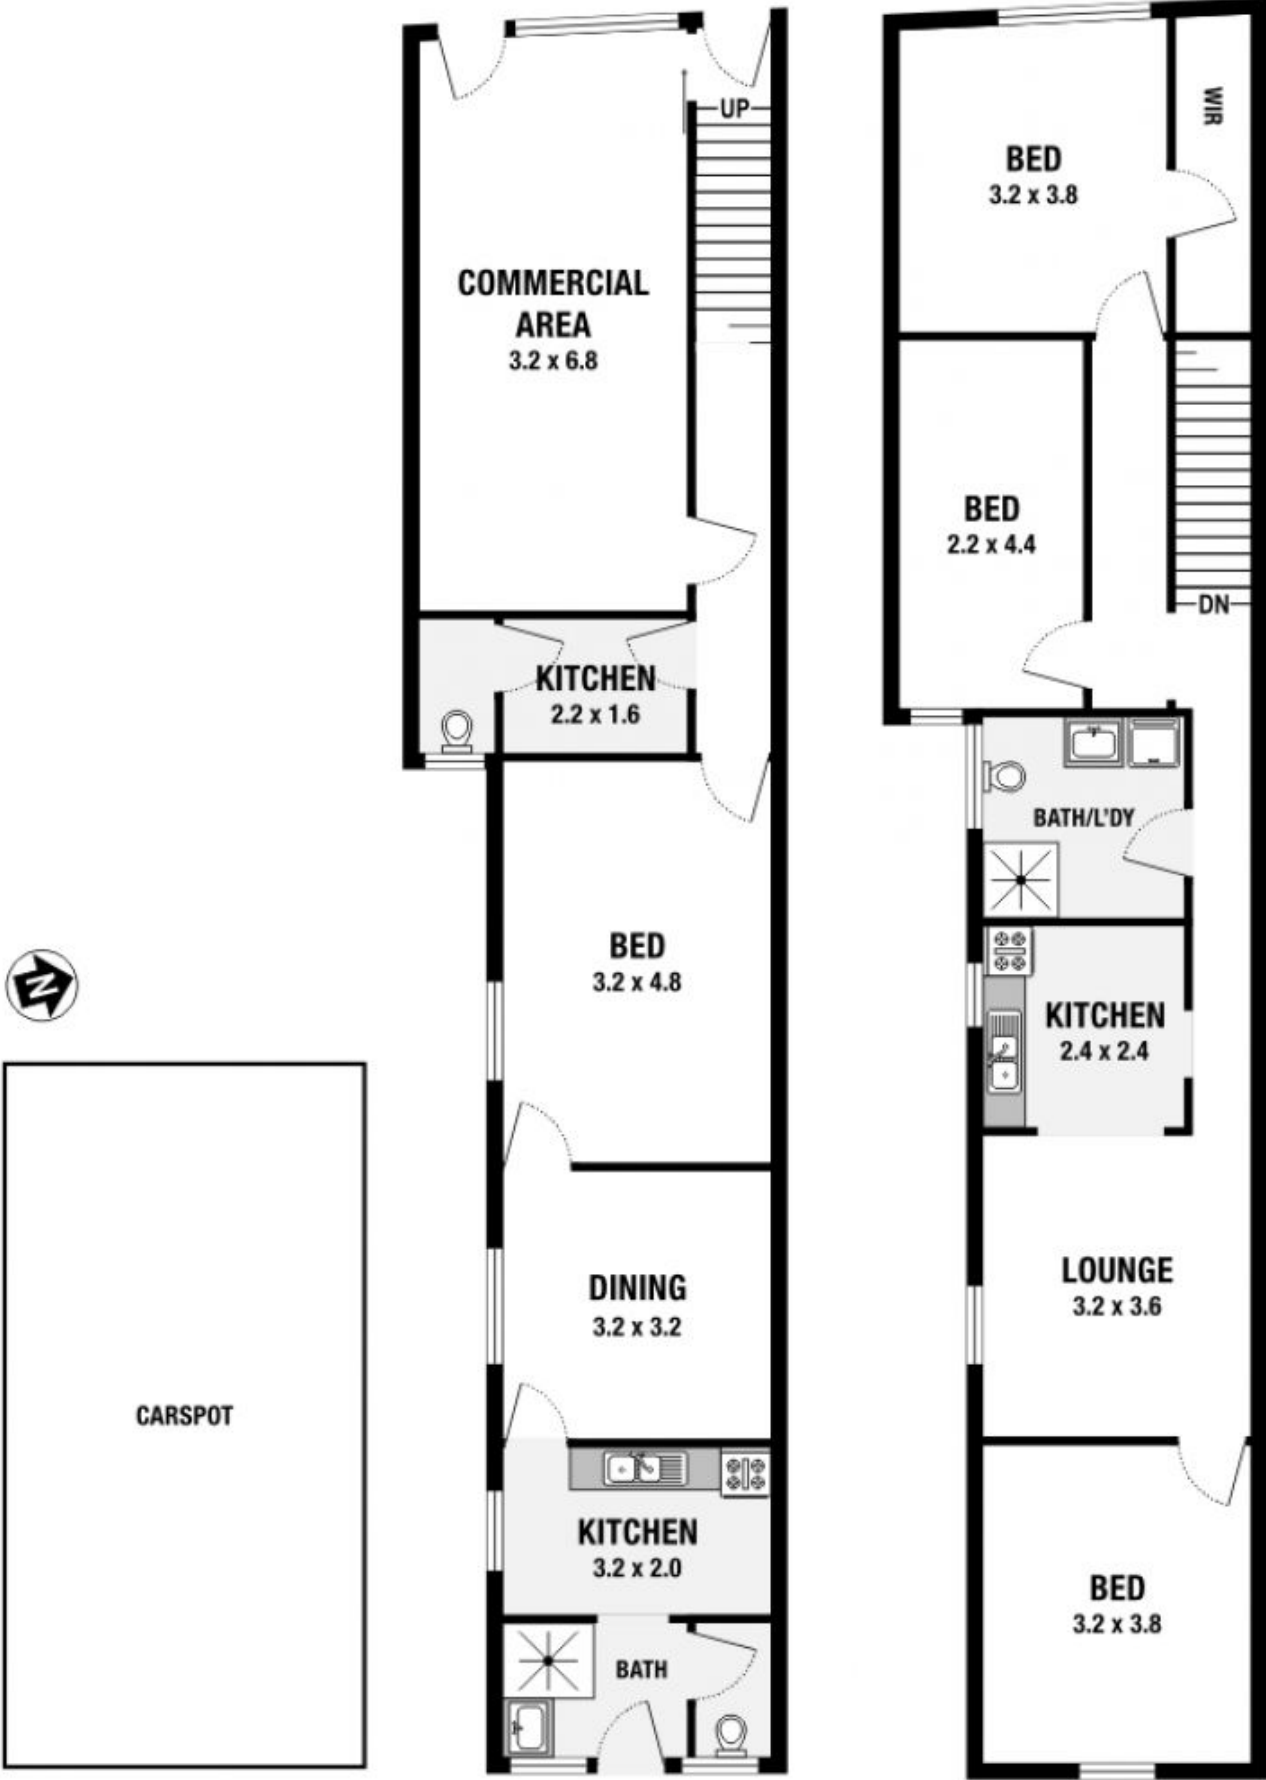

### 414 King Street NEWTOWN NSW

What an opportunity - retail shop with great exposure on the bustling King St plus 3 bedroom accommodation upstairs plus rear lane access from Smith Lane  
 retail shop space with adjoining bedroom, kitchen, bathroom and storeroom  
 car space  
 approx. 147sqm of land

Inspections cancelled

3  1 

**Land Size** : 147 sqm

**View** : <https://www.crystalrealty.com.au/sale/nsw/inner-west/newtown/residential/terrace/5771839>

# 414 King Street, Newtown

Please note: All stated dimensions are approximate only. Particulars given are for general information only and do not constitute any representation on the part of the vendor or agent.