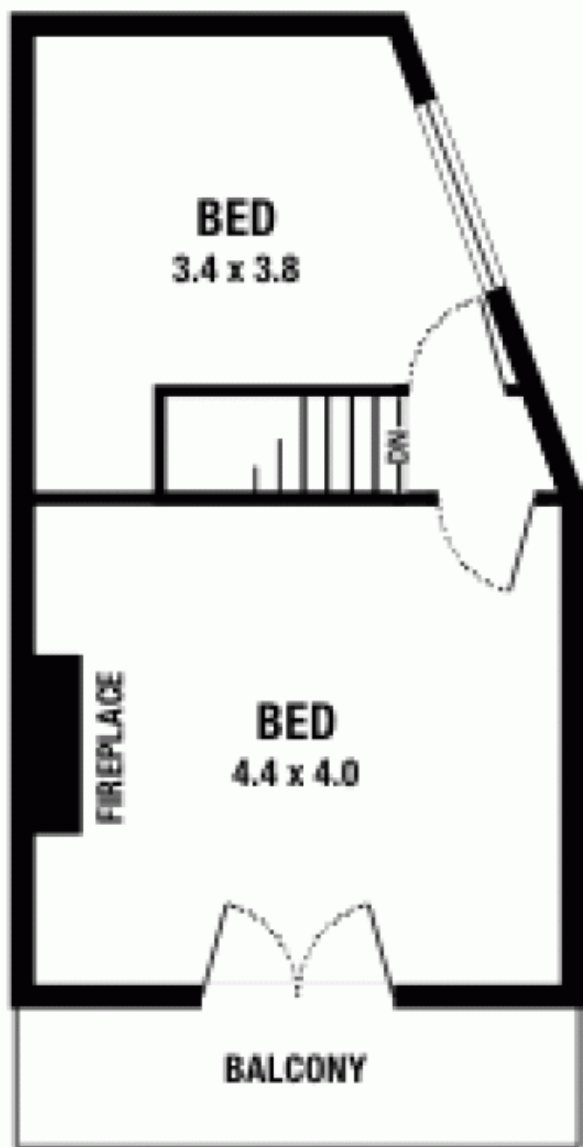

1 Watkin Street NEWTOWN NSW

3  1 

View : <https://www.crystalrealty.com.au/sale/nsw/inner-west/newtown/residential/terrace/5771846>

**Angela Lytsioulis**  
0295194644

**GROUND FLOOR**

**FIRST FLOOR**